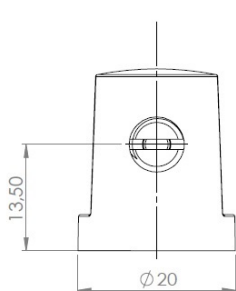

PRODUCT SHEET

Description:

Shelf Support Cylindrical, Polished Brass Look $\varnothing 20\text{mm}$, Glass Thickness 8-10mm

Item number:

22.02.210-8

Units	Box	Carton	HS Code	Barcode
Pcs.	1	500	8302420090	
				5704866513302

SISO A/S

Mileparken 11
DK-2740 Skovlunde
Denmark
VAT: DK 24786013

Phone +45 45 830 900

www.siso.dk
siso@siso.dk

Danske Bank
Nytorv Branch
Copenhagen
SWIFT: DABADKKK

Account no.
4180 3112 112936
IBAN Account
DK7230003112112936