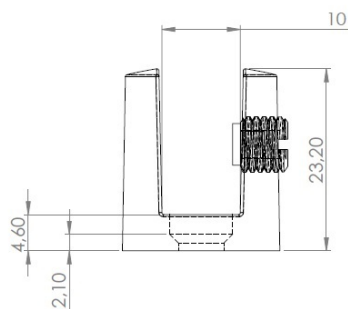

PRODUCT SHEET

Description:

Shelf Support Cylindrical, Polished Brass Look $\varnothing 20\text{mm}$, Glass Thickness 8-10mm

Item number:

22.02.210-8

Units	Box	Carton	HS Code	Barcode
Pcs.	1	500	8302420090	
				5704866513302

SISO A/S

Mileparken 11
DK-2740 Skovlunde
Denmark
VAT: DK 24786013

Phone +45 45 830 900

www.siso.dk
siso@siso.dk

Danske Bank
Nytorv Branch
Copenhagen
SWIFT: DABADKKK

Account no.
4180 3112 112936
IBAN Account
DK7230003112112936