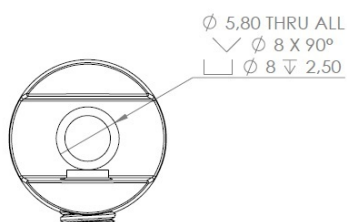

PRODUCT SHEET

Description:

Shelf Support Cylindrical, Polished Brass Look $\varnothing 20\text{mm}$, Glass Thickness 8-10mm

Item number:

22.02.210-8

Units	Box	Carton	HS Code	Barcode
Pcs.	1	500	8302420090	
				5704866513302

SISO A/S

Mileparken 11
DK-2740 Skovlunde
Denmark
VAT: DK 24786013

Phone +45 45 830 900

www.siso.dk
siso@siso.dk

Danske Bank
Nytorv Branch
Copenhagen
SWIFT: DABADKKK

Account no.
4180 3112 112936
IBAN Account
DK7230003112112936